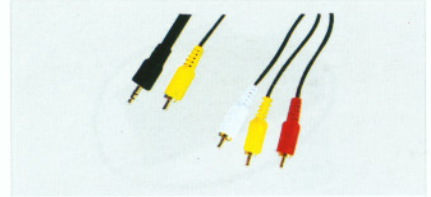

FC-A-0315
(8060G)
GOLD 3.5mm STEREO male +RCA male to 3xRCA male audio/video cable O.D.2.6x7.8mm