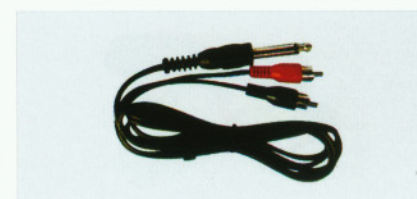

FC-A-0060
(8058)
6.3mm MONO male to 2xRCA male cable