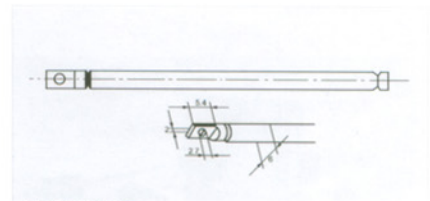

FC-B-0399
(TL5-109-II)
Length closed: 109mm
Length open: 338mm
Diameter: 5mm
No. of elements: 5

FC-B-0400
(TL6-94-I)
Length closed: 94mm
Length open: 405mm
Diameter: 6mm
No. of elements: 6

FC-B-0401
(TL6-253-III)
Length closed: 253mm
Length open: 877mm
Diameter: 6mm
No. of elements: 5