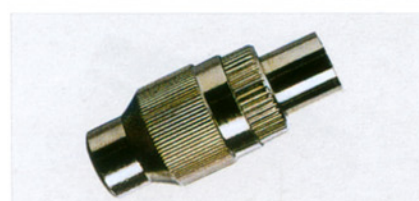

FC-A-0836
(5012)
metal 9.5mm TV jack all shielded