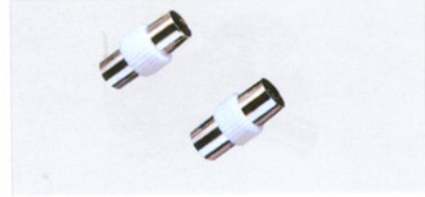

FC-A-0871
(0095P-W,0087A-W)
0095P-W:9.0mm jack to 9.5mm plug white
0087A-W:9.0mm plug to 9.5mm jack white