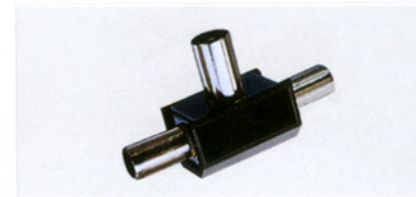

FC-A-0882
(5066)
9.5mm TV jack to 2x9.5mm TV plug adaptor large ASS'Y type all shielded