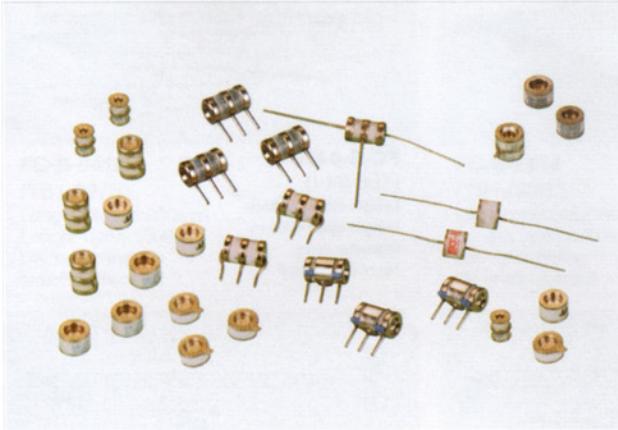

FC-B-0393
Gas Discharge Tube