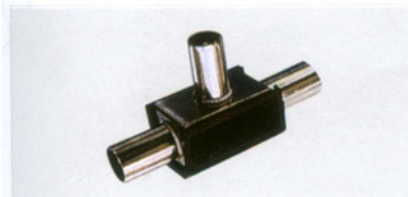

FC-A-0881
(5065)
9.5mm TV plug to 2x9.5mm TV jack adaptor large ASS'Y type all shielded