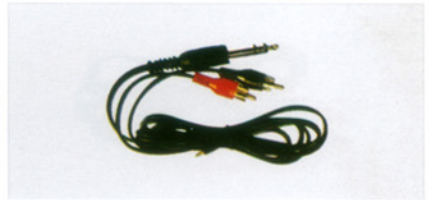

FC-A-0059
(8048C)
DIN 5pin male to 3.5mm STEREO female
cable

FC-A-0060
(8058)
6.3mm MONO male to 2xRCA male cable

FC-A-0061
(8058R)
6.35mm MONO male to 1xRCA male
O.D.4.0mm cable

FC-A-0062
(8048A)
DIN 5pin male to 6.3mm STEREO male
cable