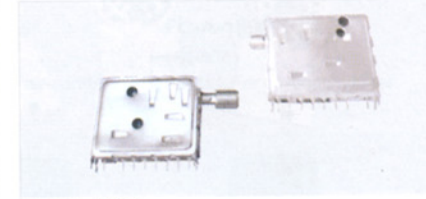

FC-A-1081
(TZC-3SD(B))
Electronic Tuner