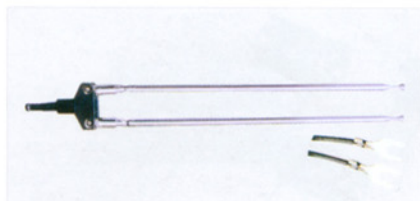

FC-B-0404
(YB1-022)
Length closed: 250mm
Length open: 1000mm
Diameter: 7mm
No. of elements: 5