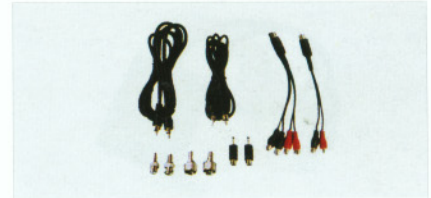

FC-A-0318
(8125)
VIDEO CABLE KIT
1.5m RCA male to RCA male video cable 1PC
1.5m RCA male to RCA male audio cable 1PC
0.15m 5P DIN male to 2xRCA female cable 1PC
0.15m 6P DIN male to 4xRCA female cable 1PC
BNC male to RCA female adaptor 2PC
3.5mm MONO male to RCA female adaptor 2PC
UHF male to RCA female adaptor 2PC