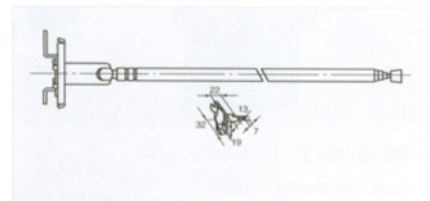

FC-B-0403
(TL7-290-III)
Length closed: 245mm
Length open: 1000mm
Diameter: 7mm
No. of elements: 5