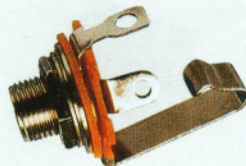

FC-A-0669
(2001)
6.3mm MONO jack open