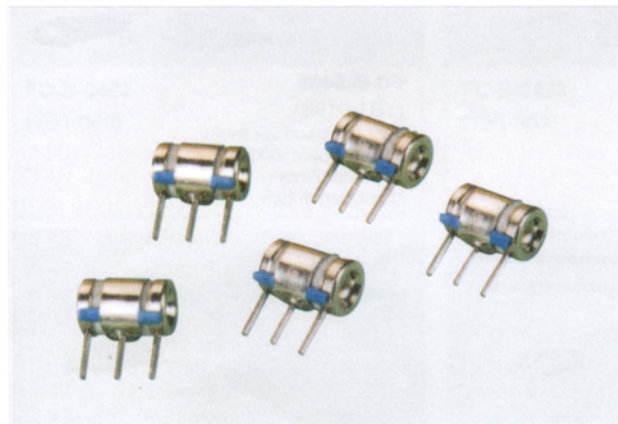

FC-B-0397
3 Pole Gas Tube Arrester (over current
and voltage)