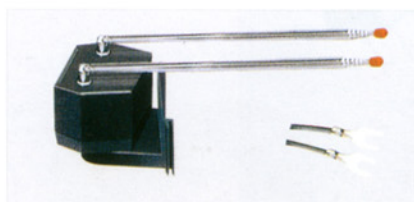

FC-B-0411
(YB1-025)
Length closed: 180mm
Length open: 1100mm
Diameter: 8mm
No. of elements: 7