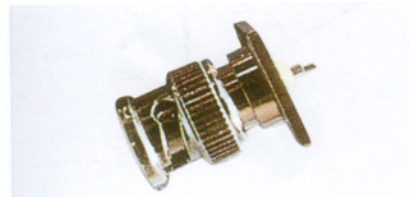

FC-A-0968
(0115)
BNC plug chassis mount