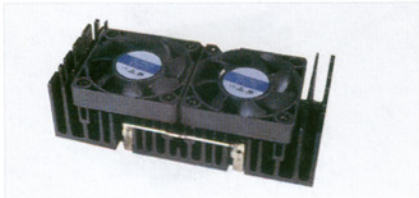

FC-B-0016
(PII-D320)
For CPU: Intel PII up to 450MHz
TWO DC 5010 FAN
Voltage: DC 12V Noise: 26dB
Current: 0.12A Speed: 6000RPM±10%
Sink: 54x124x32mm
Supporting Detection Of The Rotating Speed Of Fan