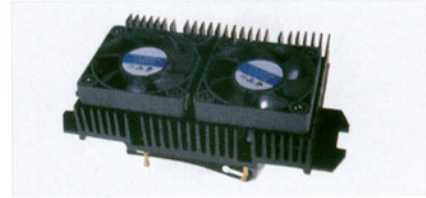

FC-B-0021
(PIII-D300T)
For CPU: Intel PIII/PIII to 800MHz
TWO DC 5010 FAN
Voltage: DC 12V Noise: 26dB
Current: 0.12A Speed: 6000RPM±10%
Sink: 137x80x22mm
Supporting Detection Of The Rotating Speed Of Fan