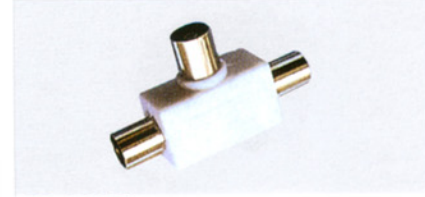

FC-A-0874
(5062,5062T)
5062:9.5mm TV jack to 2x9.5mm TV plug adaptor small type
5062T:9.5mm TV jack to 2x9.5mm TV plug adaptor small type W/ferrite