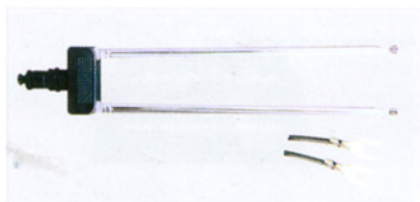

FC-B-0407
(YB1-004)
Length closed: 200mm
Length open: 1000mm
Diameter: 8mm
No. of elements: 7