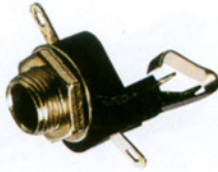

FC-A-0674
(2006)
6.3mm MONO jack close