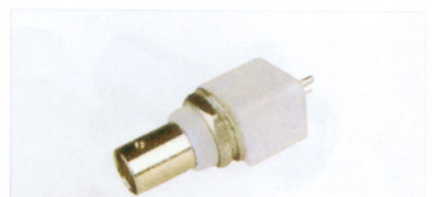

FC-A-0988
(0218P)
BNC jack panel mount