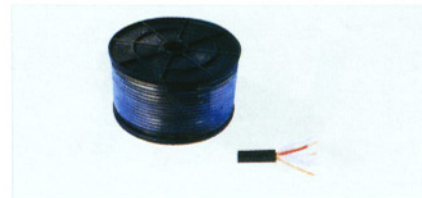

FC-A-0494
(7070D)
3P MIC jack to dual banana plug
microphone cable

FC-A-0495
(8001)
COAXIAL CABLE
3C2V RG58 RG59 RG6U
5C2V 4C2V RG59B

FC-A-0496
(8002)
OFC CABLE

FC-A-0497
(8003)
SPEAKER WIRE

FC-A-0498
(8004)
MICROPHONE CABLE