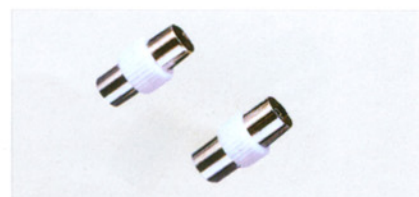

FC-A-0868
(0086-W,0086-B,0087-W,0088-W,0089-W)
0086-W:9.5mm plug to 9.5mm plug white
0086-B:9.5mm plug to 9.5mm plug black
0087-W:9.5mm jack to 9.5mm jack white
0088-W:9.0mm plug to 9.0mm plug white
0089-W:9.0mm jack to 9.0mm jack white