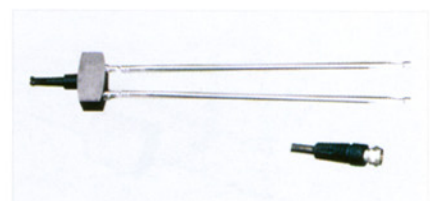

FC-B-0406
(YB1-026)
Length closed: 250mm
Length open: 1000mm
Diameter: 7mm
No. of elements: 5