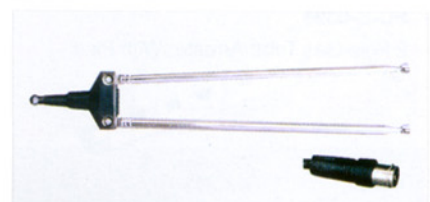

FC-B-0409
(YB1-019B)
Length closed: 250mm
Length open: 1000mm
Diameter: 7mm
No. of elements: 5