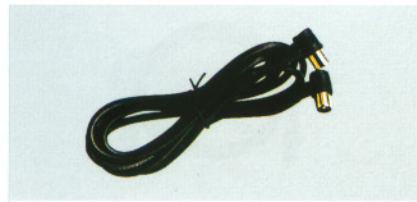

FC-A-0187
(8072,8072A,8072P)
8072:9.5mm male angle to 9.5mm female angle COAXIAL cable
8072A:9.5mm male angle to 9.5mm female angle COAXIAL cable full shielded
8072P:9.5mm male angle to 9.5mm male angle COAXIAL cable