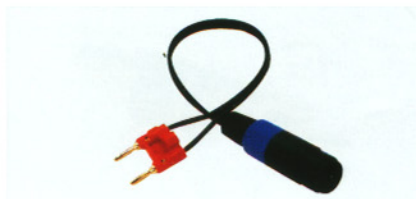

FC-A-0490
(7077)
3P MIC jack to 6.3mm MONO plug
microphone cable

FC-A-0491
(7070F)
3P MIC plug to dual banana plug
microphone cable

FC-A-0492
(7070H)
3P MIC jack to dual banana plug
microphone cable

FC-A-0493
(7070C)
3P MIC plug to dual banana plug
microphone cable