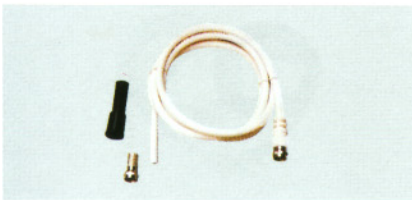

FC-A-0202
(8073K)
F male COAXIAL cable W/F PLUG+F waterproof boot