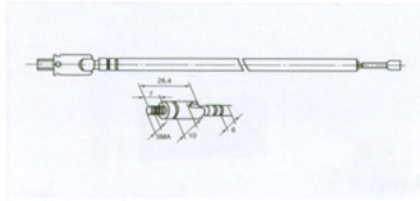

FC-B-0399
(TL5-109-II)
Length closed: 109mm
Length open: 338mm
Diameter: 5mm
No. of elements: 5

FC-B-0400
(TL6-94-I)
Length closed: 94mm
Length open: 405mm
Diameter: 6mm
No. of elements: 6

FC-B-0401
(TL6-253-III)
Length closed: 253mm
Length open: 877mm
Diameter: 6mm
No. of elements: 5