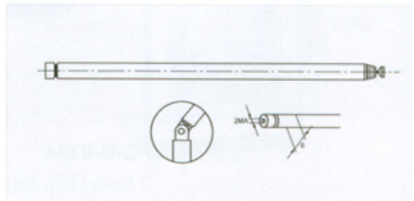

FC-B-0399
(TL5-109-II)
Length closed: 109mm
Length open: 338mm
Diameter: 5mm
No. of elements: 5

FC-B-0400
(TL6-94-I)
Length closed: 94mm
Length open: 405mm
Diameter: 6mm
No. of elements: 6

FC-B-0401
(TL6-253-III)
Length closed: 253mm
Length open: 877mm
Diameter: 6mm
No. of elements: 5