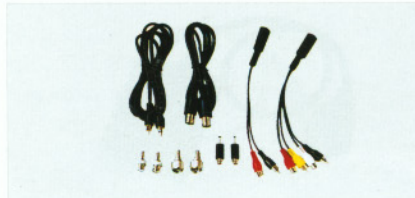

FC-A-0317
(8124)
VIDEO CABLE KIT
1.5m RCA male to RCA male video cable 1PC
1.5m 5P DIN male to 5P DIN male audio cable 1PC
0.15m 5P DIN female to 2xRCA male cable 1PC
0.15m 6P DIN female to 4xRCA male cable 1PC
BNC male to RCA female adaptor 2PC
3.5mm MONO male to RCA female adaptor 2PC
UHF male to RCA female adaptor 2PC