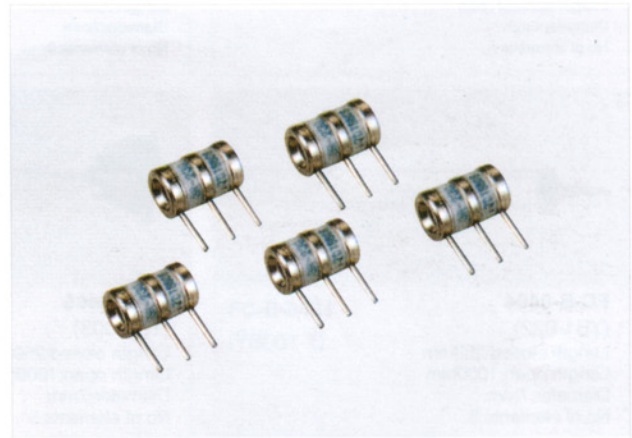

FC-B-0396
3 Pole Gas Tube Arrester (over voltage)