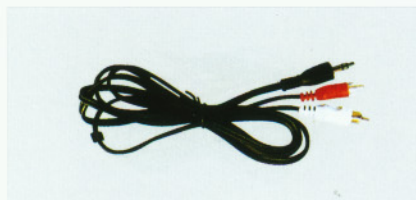

FC-A-0050
(8057D24)
3.5mm STEREO male to 2xRCA female
0.1/24x2C O.D.2.6x5.2mm cable