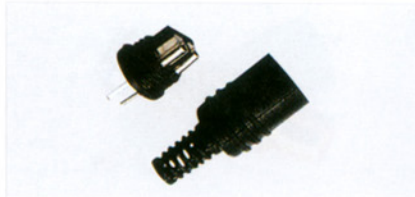

FC-A-0560
(0043)
2P DIN plug screw type