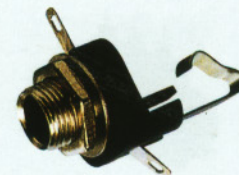

FC-A-0673
(2005)
6.3mm MONO jack open