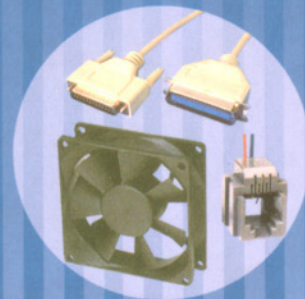

FULLING & CEIEC

- AUDIO & VIDEO ACCESSORY
- COMPUTER & NETWORKS ACCESSORY
- TELE-COMMUNICATIONS ACCESSORY

FULLING & CEIEC

- F&G -- ADVANCED QUALITY MANAGEMENT SYSTEM -- ISO9001:2000**
(EVALUATED BY SGS UNITED KINGDOM LTD. IN JULY, 2002)
- F&G -- MANUFACTURER AND EXPORTER IN CHANGZHOU, CHINA.**
(SPECIALIZED IN ELECTRONICS & TELECOM & NETWORKS.)
- F&G -- FOUNDED IN 1985 AS A LEADING ELECTRONIC EXPORTER.**
(ADVANCED EXPERIENCES IN ELECTRONICS AREA)
- F&G -- HOLDING A TRADING BRANCH IN HONG KONG.**
(FULLING ELECTRONIC (H.K.) LIMITED.)
- F&G -- HOLDING AN INDUSTRIAL BRANCH IN CHANGZHOU.**
(CHANGZHOU FULLING ELECTRONIC CO., LTD.)
- F&G -- SHAREHOLDER OF QUALITY FACTORY**
(MOTOR, DIODE, ACOUSTIC COMPONENTS, ETC.)
- F&G -- ANNUAL SALES IN 2002 -- OVER 25 MILLION U.S.DOLLARS**
(100% PRODUCTS EXPORT TO OVERSEAS MARKETS.)