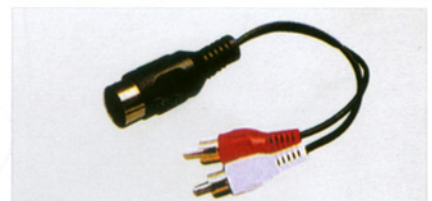

FC-A-0075
(8043J/6/01)
DIN 5pin female to 2xRCA male
O.D.2.6x5.2mm cable