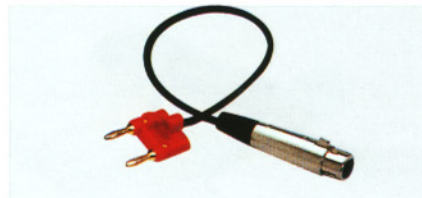

FC-A-0492
(7070H)
3P MIC jack to dual banana plug
microphone cable