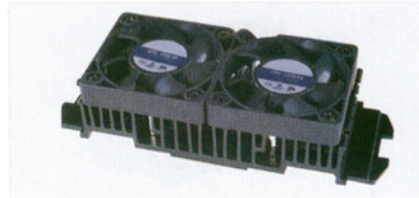

FC-B-0020
(PIII-D300)
For CPU: Intel PIII/PIII to 800MHz
TWO DC 5010 FAN
Voltage: DC 12V Noise: 26dB
Current: 0.12A Speed: 6000RPM±10%
Sink: 137x22x48mm
Supporting Detection Of The Rotating Speed Of Fan