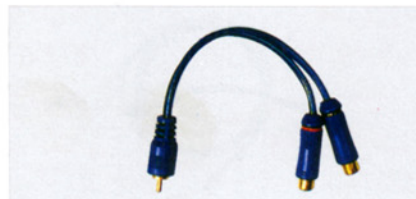

FC-A-0143
(8115EG)
GOLD RCA male to 2xRCA female OFC
cable