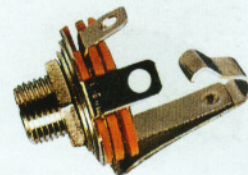

FC-A-0670
(2002)
6.3mm MONO jack close