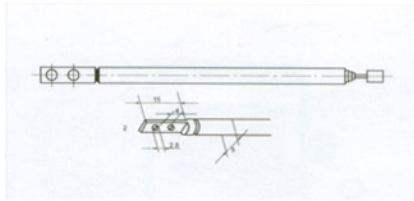

FC-B-0399
(TL5-109-II)
Length closed: 109mm
Length open: 338mm
Diameter: 5mm
No. of elements: 5

FC-B-0400
(TL6-94-I)
Length closed: 94mm
Length open: 405mm
Diameter: 6mm
No. of elements: 6

FC-B-0401
(TL6-253-III)
Length closed: 253mm
Length open: 877mm
Diameter: 6mm
No. of elements: 5