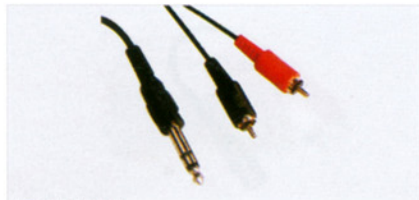

FC-A-0064
(8059D,8059J)
8059D:6.35mm STEREO male to 2xRCA male
cable
8059J:6.35mm STEREO male to 2xRCA female
cable