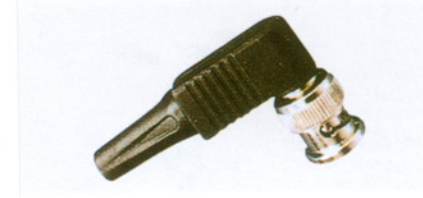

FC-A-0967
(0111)
angle BNC plug screw type W/plastic tail