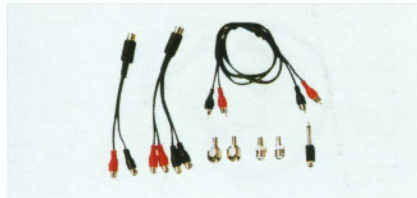

FC-A-0316
(8123)
VIDEO CABLE KIT
1.5m 2xRCA male to 2xRCA male audio/video cable 1PC
0.15m 5P DIN male to 2xRCA female cable 1PC
0.15m 6P DIN male to 4xRCA female cable 1PC
BNC male to RCA female adaptor 2PC
6.3mm MONO male to RCA female adaptor 2PC
UHF male to RCA female adaptor 2PC