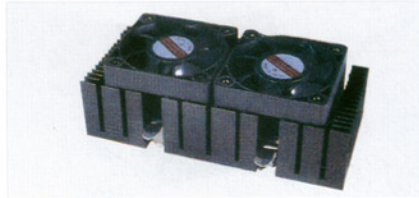

FC-B-0017
(DK7)
For CPU: AMD K7 up to 1 GHz
TWO DC 5010 FAN
Voltage: DC 12V Noise: 26dB
Current: 0.12A Speed: 6000RPM±10%
Sink: 53x124x31mm
Supporting Detection Of The Rotating Speed Of Fan