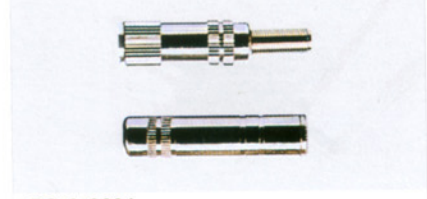

FC-A-0691
(2041,2041A,2042,2042A)
2041:6.3mm MONO jack metal W/O spring
2041A:6.3mm MONO jack metal W/spring
2042:6.3mm STEREO jack metal W/O spring
2042A:6.3mm STEREO jack metal W/spring